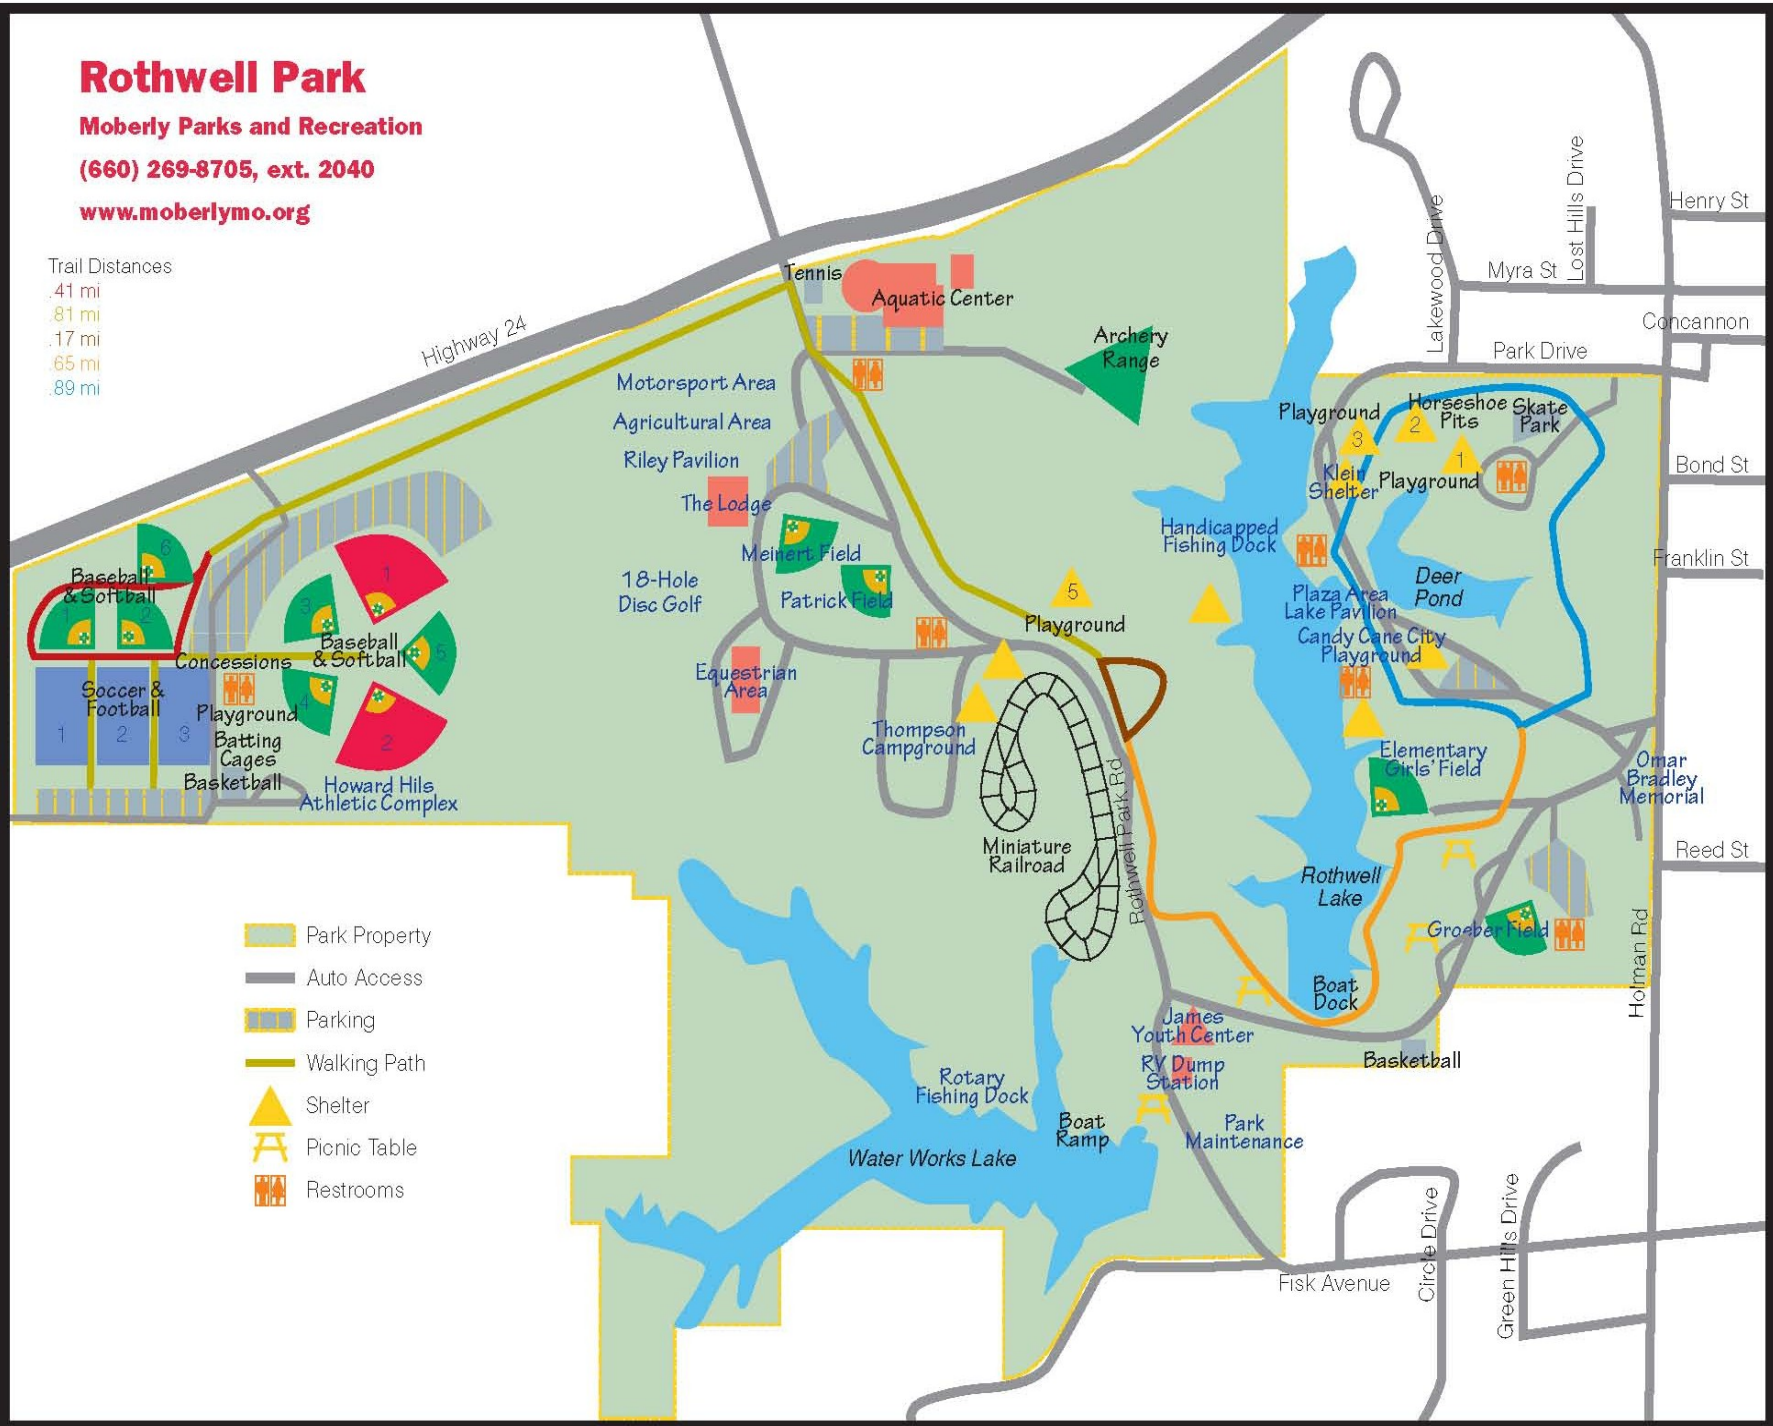

Rothwell Park

Moberly Parks and Recreation

(660) 269-8705, ext. 2040

www.moberlymo.org

Trail Distances

- .41 mi
- .81 mi
- .17 mi
- .65 mi
- .89 mi

- Park Property
- Auto Access
- Parking
- Walking Path
- Shelter
- Picnic Table
- Restrooms